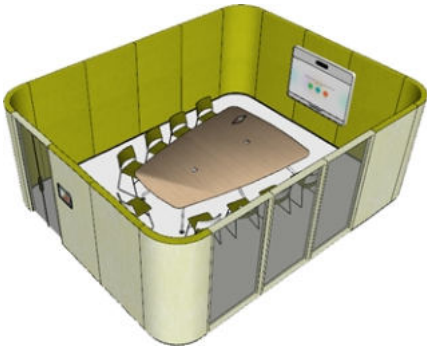

FUNCTION

Private Box for 1-2 persons
2600x2600x2400
S=6.7m²

Medium Box for 4-6 persons
3800x5000x2400
S=19m²

PANEL SYSTEM

SIDE PANEL
600x120x2400

CORNER PANEL
900x120x2400

DOOR
1200x120x2400

WINDOW
1200x120x2400

TABLE TOP

60x800x800

60x1450x4000

Large Box for 8-10 persons
5000x6200x2400
S=31m²

Mega Box for 8-10 persons
5000x7400x2400
S=37m²

TABLE LEG SYSTEM

60x1400x2800

60x2200x4000