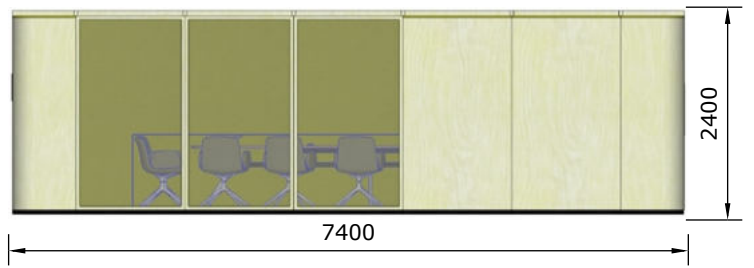

FUNCTION

Private Box for 1-2 persons
2600x2600x2400
S=6.7m²

Medium Box for 4-6 persons
3800x5000x2400
S=19m²

PANEL SYSTEM

SIDE PANEL
600x120x2400

CORNER PANEL
900x120x2400

DOOR
1200x120x2400

WINDOW
1200x120x2400

TABLE TOP

60x800x800

60x1450x4000

Large Box for 8-10 persons
5000x6200x2400
S=31m²

Mega Box for 8-10 persons
5000x7400x2400
S=37m²

TABLE LEG SYSTEM

60x1400x2800

60x2200x4000