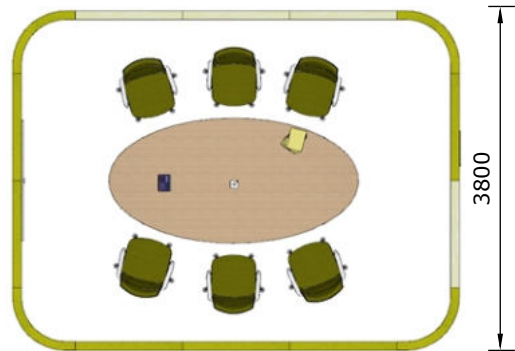

FUNCTION

Private Box for 1-2 persons
2600x2600x2400
S=6.7m²

Medium Box for 4-6 persons
3800x5000x2400
S=19m²

PANEL SYSTEM

SIDE PANEL
600x120x2400

CORNER PANEL
900x120x2400

DOOR
1200x120x2400

WINDOW
1200x120x2400

TABLE TOP

60x800x800

60x1450x4000

Large Box for 8-10 persons
5000x6200x2400
S=31m²

Mega Box for 8-10 persons
5000x7400x2400
S=37m²

TABLE LEG SYSTEM

60x1400x2800

60x2200x4000