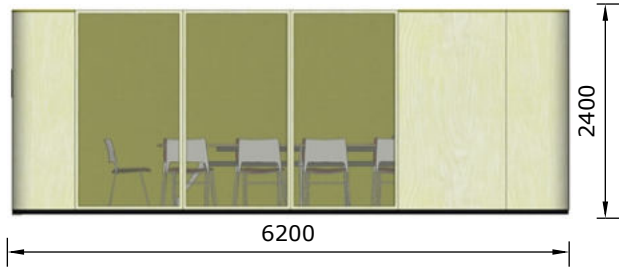

FUNCTION

Private Box for 1-2 persons
2600x2600x2400
S=6.7m²

Medium Box for 4-6 persons
3800x5000x2400
S=19m²

PANEL SYSTEM

SIDE PANEL
600x120x2400

CORNER PANEL
900x120x2400

DOOR
1200x120x2400

WINDOW
1200x120x2400

TABLE TOP

60x800x800

60x1450x4000

Large Box for 8-10 persons
5000x6200x2400
S=31m²

Mega Box for 8-10 persons
5000x7400x2400
S=37m²

TABLE LEG SYSTEM

60x1400x2800

60x2200x4000