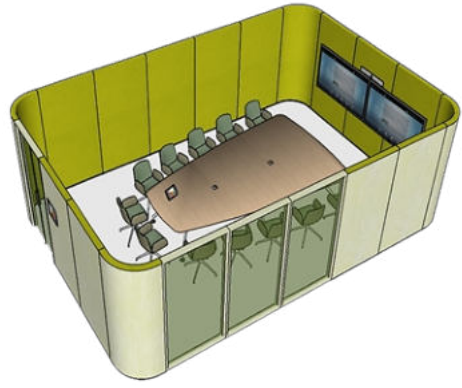

FUNCTION

Private Box for 1-2 persons
2600x2600x2400
S=6.7m²

Medium Box for 4-6 persons
3800x5000x2400
S=19m²

PANEL SYSTEM

SIDE PANEL
600x120x2400

CORNER PANEL
900x120x2400

DOOR
1200x120x2400

WINDOW
1200x120x2400

TABLE TOP

60x800x800

60x1450x4000

Large Box for 8-10 persons
5000x6200x2400
S=31m²

Mega Box for 8-10 persons
5000x7400x2400
S=37m²

TABLE LEG SYSTEM

60x1400x2800

60x2200x4000