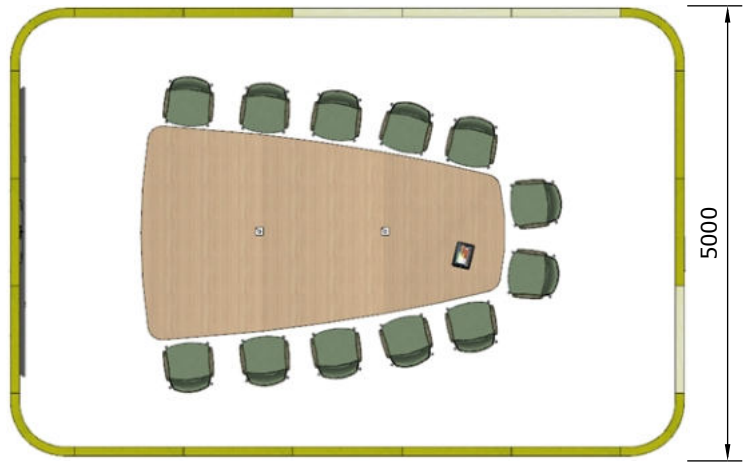

FUNCTION

Private Box for 1-2 persons
2600x2600x2400
S=6.7m²

Medium Box for 4-6 persons
3800x5000x2400
S=19m²

PANEL SYSTEM

SIDE PANEL
600x120x2400

CORNER PANEL
900x120x2400

DOOR
1200x120x2400

WINDOW
1200x120x2400

TABLE TOP

60x800x800

60x1450x4000

Large Box for 8-10 persons
5000x6200x2400
S=31m²

Mega Box for 8-10 persons
5000x7400x2400
S=37m²

TABLE LEG SYSTEM

60x1400x2800

60x2200x4000