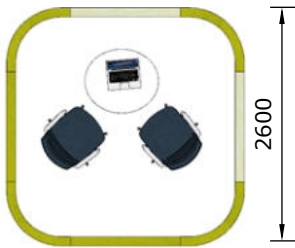

FUNCTION

Private Box for 1-2 persons
2600x2600x2400
S=6.7m²

Medium Box for 4-6 persons
3800x5000x2400
S=19m²

PANEL SYSTEM

SIDE PANEL
600x120x2400

CORNER PANEL
900x120x2400

DOOR
1200x120x2400

WINDOW
1200x120x2400

TABLE TOP

60x800x800

60x1450x4000

Large Box for 8-10 persons
5000x6200x2400
S=31m²

Mega Box for 8-10 persons
5000x7400x2400
S=37m²

TABLE LEG SYSTEM

60x1400x2800

60x2200x4000