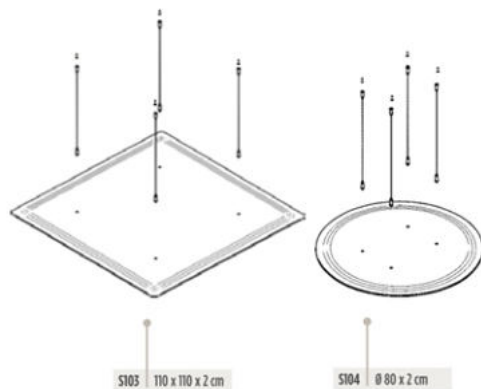

□ **L-MITBOX**

- **HDMI**
- **Cab USB**
- **Power**
- **Internet**

- **1** Polycom camera
- **2** Mini PC
- **3** Polycom mic
- **4** Keyboard + Mouse
- **5** USB hub

Imagine covering your space and realizing it with the modularity of the SKY SYSTEM, setting up your shared and personal areas, enhancing them with the available, fixed or dynamic junctions for high impact configurations.