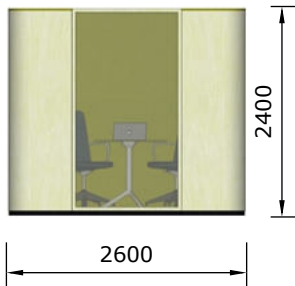

FUNCTION

Private Box for 1-2 persons
2600x2600x2400
S=6.7m²

Medium Box for 4-6 persons
3800x5000x2400
S=19m²

PANEL SYSTEM

SIDE PANEL
600x120x2400

CORNER PANEL
900x120x2400

DOOR
1200x120x2400

WINDOW
1200x120x2400