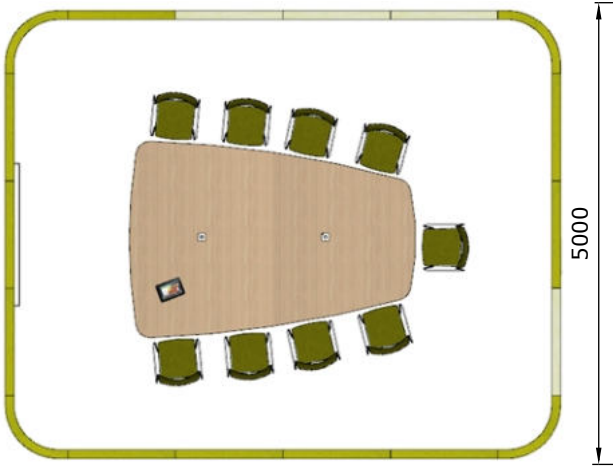

FUNCTION

Private Box for 1-2 persons
2600x2600x2400
S=6.7m²

Medium Box for 4-6 persons
3800x5000x2400
S=19m²

PANEL SYSTEM

SIDE PANEL
600x120x2400

CORNER PANEL
900x120x2400

DOOR
1200x120x2400

WINDOW
1200x120x2400

TABLE TOP

60x800x800

60x1450x4000

Large Box for 8-10 persons
5000x6200x2400
S=31m²

Mega Box for 8-10 persons
5000x7400x2400
S=37m²

TABLE LEG SYSTEM

60x1400x2800

60x2200x4000