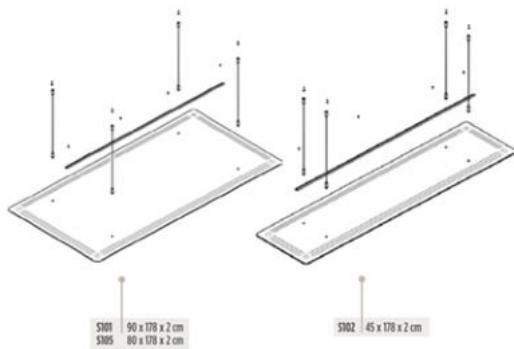

□ **L-MITBOX**

- **HDMI**
- **Cab USB**
- **Power**
- **Internet**

- **1** Polycom camera
- **2** Mini PC
- **3** Polycom mic
- **4** Keyboard + Mouse
- **5** USB hub

Imagine covering your space and realizing it with the modularity of the SKY SYSTEM, setting up your shared and personal areas, enhancing them with the available, fixed or dynamic junctions for high impact configurations.