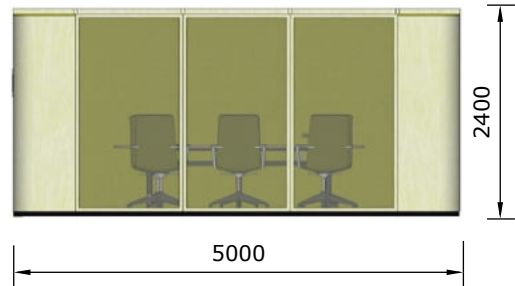

FUNCTION

Private Box for 1-2 persons
2600x2600x2400
S=6.7m²

Medium Box for 4-6 persons
3800x5000x2400
S=19m²

PANEL SYSTEM

SIDE PANEL
600x120x2400

CORNER PANEL
900x120x2400

DOOR
1200x120x2400

WINDOW
1200x120x2400

TABLE TOP

60x800x800

60x1450x4000

Large Box for 8-10 persons
5000x6200x2400
S=31m²

Mega Box for 8-10 persons
5000x7400x2400
S=37m²

TABLE LEG SYSTEM

60x1400x2800

60x2200x4000