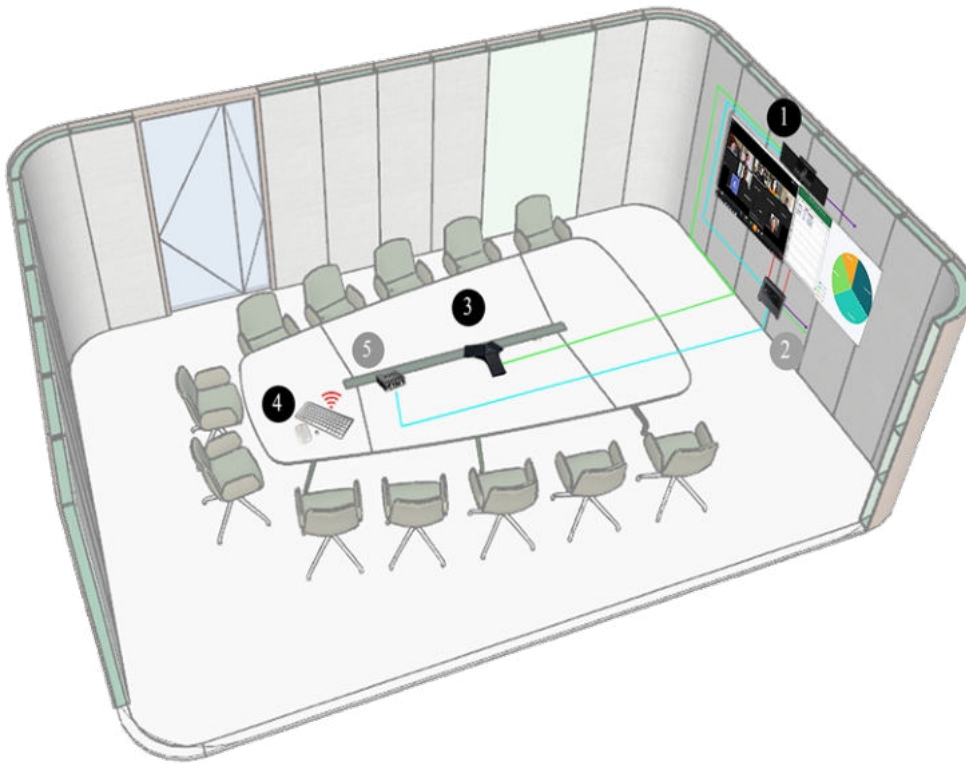

FUNCTION

Private Box for 1-2 persons
2600x2600x2400
S=6.7m²

Medium Box for 4-6 persons
3800x5000x2400
S=19m²

PANEL SYSTEM

SIDE PANEL
600x120x2400

CORNER PANEL
900x120x2400

DOOR
1200x120x2400

WINDOW
1200x120x2400

ROOM SOLUTION - TECHNOLOGY

□ S-MITBOX

- 1 Yealink camera
- 2 Mini PC
- 3 Yealink mic
- 4 Keyboard + Mouse
- 5 CP960-Yealink
- 6 USB hub
- 7 PoE

ROOM SOLUTION

□ **L-MITBOX**

-  **HDMI**
-  **Cab USB**
-  **Power**
-  **Internet**

- 1** Polycom camera
- 2** Mini PC
- 3** Polycom mic
- 4** Keyboard + Mouse
- 5** USB hub

Imagine covering your space and realizing it with the modularity of the SKY SYSTEM, setting up your shared and personal areas, enhancing them with the available, fixed or dynamic junctions for high impact configurations.