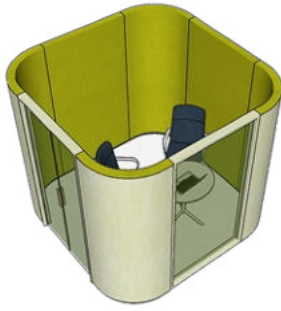

FUNCTION

Private Box for 1-2 persons
2600x2600x2400
S=6.7m²

Medium Box for 4-6 persons
3800x5000x2400
S=19m²

PANEL SYSTEM

SIDE PANEL
600x120x2400

CORNER PANEL
900x120x2400

DOOR
1200x120x2400

WINDOW
1200x120x2400