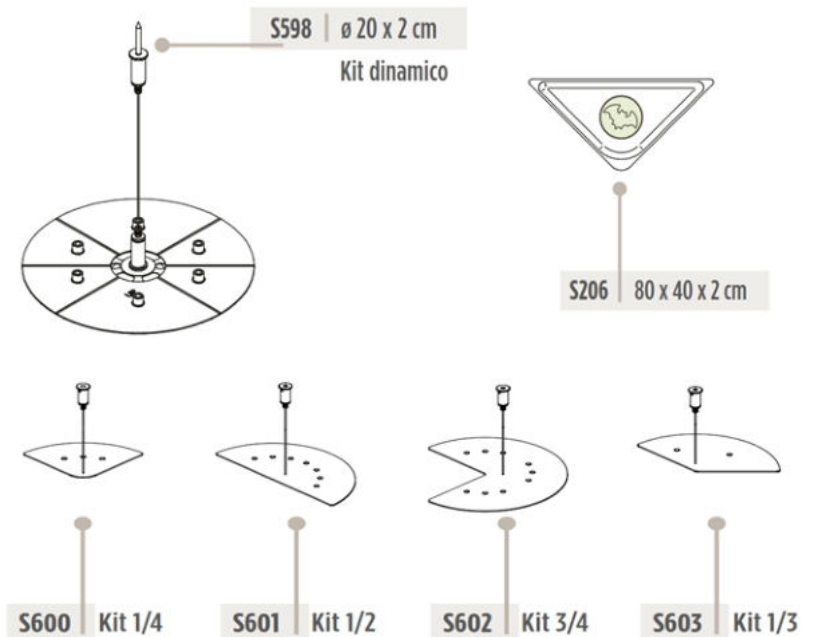

Imagine covering your space and realizing it with the modularity of the SKY SYSTEM, setting up your shared and personal areas, enhancing them with the available, fixed or dynamic junctions for high impact configurations.