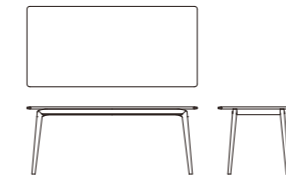

BENCH BK (S2)

SOFA 3S BK (A3)

COFFEE TABLE BK

TV BOARD BK

Table side leather cushion [キズ防止]

Back view

Inlay [ウォールナット材]

Brand logo mark [焼き印]

Information

ARM CHAIR

SIZE : W505xD505xH790 (SH445)
 WEIGHT: 約2.5kg
 COLOR: Soap / Black
 PRICE : ¥79,000 (税別)
 ※座面部: ロープ編み込みタイプ (ポリエステル100%)

SOFA 3S

SIZE : W2250xD905xH790 (SH420)
 COLOR: Soap / Black
 PRICE : [A3(基本色)] ¥398,000 (税別)
 [K・Nランク] ¥428,000 (税別)
 [SAランク] ¥548,000 (税別)
 [PAランク] ¥578,000 (税別)

DINING CHAIR

SIZE : W430xD505xH790 (SH445)
 WEIGHT: 約2.1kg
 COLOR: Soap / Black
 PRICE : ¥69,000 (税別)
 ※座面部: ロープ編み込みタイプ (ポリエステル100%)

COFFEE TABLE

SIZE : W1200xD600xH400
 COLOR: Soap / Black
 PRICE : ¥108,000 (税別)

DINING TABLE 180

SIZE : W1800xD850xH710
 COLOR: Soap / Black
 PRICE : ¥228,000 (税別)

TV BOARD

SIZE : W1745xD420xH430
 COLOR: Soap / Black
 PRICE : ¥228,000 (税別)

DINING TABLE 160

SIZE : W1600xD850xH710
 COLOR: Soap / Black
 PRICE : ¥208,000 (税別)