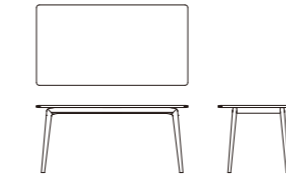

BENCH BK (S2)

SOFA 3S BK (A3)

COFFEE TABLE BK

TV BOARD BK

Table side leather cushion [キズ防止]

Back view

Inlay [ウォールナット材]

Brand logo mark [焼き印]

Information

ARM CHAIR

SIZE : W505xD505xH790 (SH445)
 WEIGHT: 約2.5kg
 COLOR: Soap / Black
 PRICE : ¥79,000 (税別)
 ※座面部: ロープ編み込みタイプ (ポリエステル100%)

SOFA 3S

SIZE : W2250xD905xH790 (SH420)
 COLOR: Soap / Black
 PRICE : [A3(基本色)] ¥398,000 (税別)
 [K・Nランク] ¥428,000 (税別)
 [SAランク] ¥548,000 (税別)
 [PAランク] ¥578,000 (税別)

DINING CHAIR

SIZE : W430xD505xH790 (SH445)
 WEIGHT: 約2.1kg
 COLOR: Soap / Black
 PRICE : ¥69,000 (税別)
 ※座面部: ロープ編み込みタイプ (ポリエステル100%)

COFFEE TABLE

SIZE : W1200xD600xH400
 COLOR: Soap / Black
 PRICE : ¥108,000 (税別)

DINING TABLE 180

SIZE : W1800xD850xH710
 COLOR: Soap / Black
 PRICE : ¥228,000 (税別)

TV BOARD

SIZE : W1745xD420xH430
 COLOR: Soap / Black
 PRICE : ¥228,000 (税別)

DINING TABLE 160

SIZE : W1600xD850xH710
 COLOR: Soap / Black
 PRICE : ¥208,000 (税別)