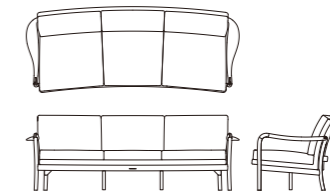

BENCH SO (S2)

SOFA 3S SO (A3)

COFFEE TABLE SO

TV BOARD SO

ARM CHAIR BK

DINING CHAIR BK

DINING TABLE 180 BK

DINING TABLE 160 BK

BENCH BK (S2)

SOFA 3S BK (A3)

COFFEE TABLE BK

TV BOARD BK

Table side leather cushion [キズ防止]

Back view

Inlay [ウォールナット材]

Brand logo mark [焼き印]

Information

ARM CHAIR

SIZE : W505xD505xH790 (SH445)
 WEIGHT: 約2.5kg
 COLOR: Soap / Black
 PRICE : ¥79,000 (税別)
 ※座面部: ロープ編み込みタイプ (ポリエステル100%)

SOFA 3S

SIZE : W2250xD905xH790 (SH420)
 COLOR: Soap / Black
 PRICE : [A3(基本色)] ¥398,000 (税別)
 [K・Nランク] ¥428,000 (税別)
 [SAランク] ¥548,000 (税別)
 [PAランク] ¥578,000 (税別)

DINING CHAIR

SIZE : W430xD505xH790 (SH445)
 WEIGHT: 約2.1kg
 COLOR: Soap / Black
 PRICE : ¥69,000 (税別)
 ※座面部: ロープ編み込みタイプ (ポリエステル100%)

COFFEE TABLE

SIZE : W1200xD600xH400
 COLOR: Soap / Black
 PRICE : ¥108,000 (税別)