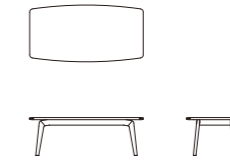

BENCH BK (S2)

SOFA 3S BK (A3)

COFFEE TABLE BK

TV BOARD BK

Table side leather cushion [キズ防止]

Back view

Inlay [ウォールナット材]

Brand logo mark [焼き印]

Information

ARM CHAIR

SIZE : W505xD505xH790 (SH445)
 WEIGHT: 約2.5kg
 COLOR: Soap / Black
 PRICE : ¥79,000 (税別)
 ※座面部: ロープ編み込みタイプ (ポリエステル100%)

SOFA 3S

SIZE : W2250xD905xH790 (SH420)
 COLOR: Soap / Black
 PRICE : [A3(基本色)] ¥398,000 (税別)
 [K・Nランク] ¥428,000 (税別)
 [SAランク] ¥548,000 (税別)
 [PAランク] ¥578,000 (税別)

DINING CHAIR

SIZE : W430xD505xH790 (SH445)
 WEIGHT: 約2.1kg
 COLOR: Soap / Black
 PRICE : ¥69,000 (税別)
 ※座面部: ロープ編み込みタイプ (ポリエステル100%)

COFFEE TABLE

SIZE : W1200xD600xH400
 COLOR: Soap / Black
 PRICE : ¥108,000 (税別)

DINING TABLE 180

SIZE : W1800xD850xH710
 COLOR: Soap / Black
 PRICE : ¥228,000 (税別)

TV BOARD

SIZE : W1745xD420xH430
 COLOR: Soap / Black
 PRICE : ¥228,000 (税別)

DINING TABLE 160

SIZE : W1600xD850xH710
 COLOR: Soap / Black
 PRICE : ¥208,000 (税別)