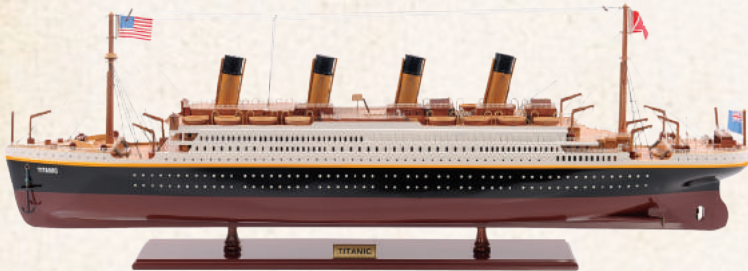

Cruise Ships

C051 - EMPRESS OF IRELAND
32.5L x 4.5W x 13.25H inches

C018 - SS FRANCE PAINTED
32L x 4W x 11H inches

C003 - NORMANDIE PAINTED
31.5L x 11.5W x 4.5H inches

C026 - NORMANDIE PAINTED LARGE
41L x 5.5W x 14.5H inches

C028 - QUEEN MARY II L
40L x 5.5W x 13H inches

C019 - QUEEN MARY
32L x 10.5W x 4.5H inches

C005 - QUEEN MARY L
40L x 5W x 12H inches

C038 - MAJESTY OF THE SEAS
31L x 6W x 12.5H inches

C032 - WASHINGTON FERRY
25L x 5W x 11H inches

C048 - DIAMOND PRINCESS
32L x 6.5W x 12.5H inches

- C012 - TITANIC PAINTED LARGE** 40L x 4.5W x 14H inches
- C013 - TITANIC PAINTED MEDIUM** 32L x 4W x 11H inches
- C016 - TITANIC PAINTED SMALL** 25L x 3.5W x 10H inches
- C023 - TITANIC PAINTED XL** 56L x 6W x 19.25H inches

C082 - SS UNITED STATES
32L x 4W x 9H inches