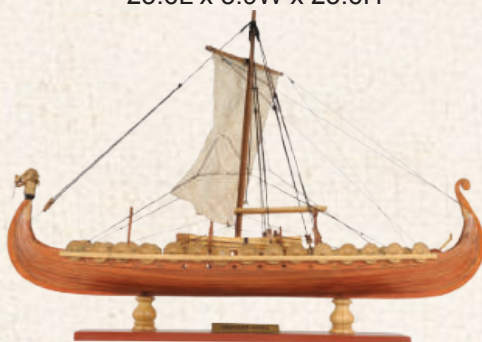

# Boats

**B077 - CANOE MODEL**  
44L x 7W x 5.5H inches

**B013 - INDIAN GIRL CANOE**  
24L x 5W x 7H inches

**B002 - BOSTON  
WHITEHALL TENDER**  
24.5L x 6W x 6H inches

**B078 - KAYAK MODEL**  
42L x 5.5W x 5H inches

**B016 - PETERBOROUGH CANOE**  
23.5L x 4.75W x 6H inches

**B080 - DHOW BOAT**  
23.6L x 5.9W x 23.6H

**B058 - XEBEC**  
35L x 7W x 27H inches

**B012 - HAWAIIAN CANOE**  
25.25L x 10W x 24H inches

**B036 - VIKING SMALL**  
15L x 9W x 12.5H inches