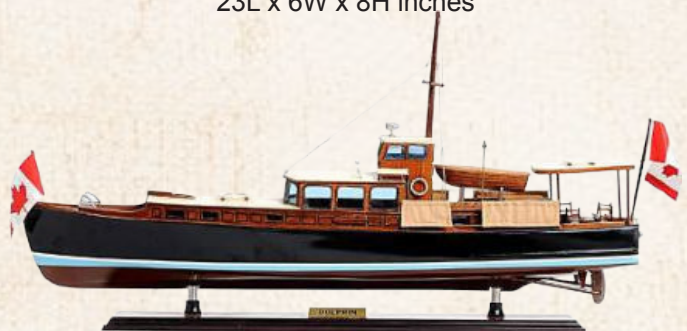

B105 - DOLPHIN PAINTED
26L x 5W x 13H inches